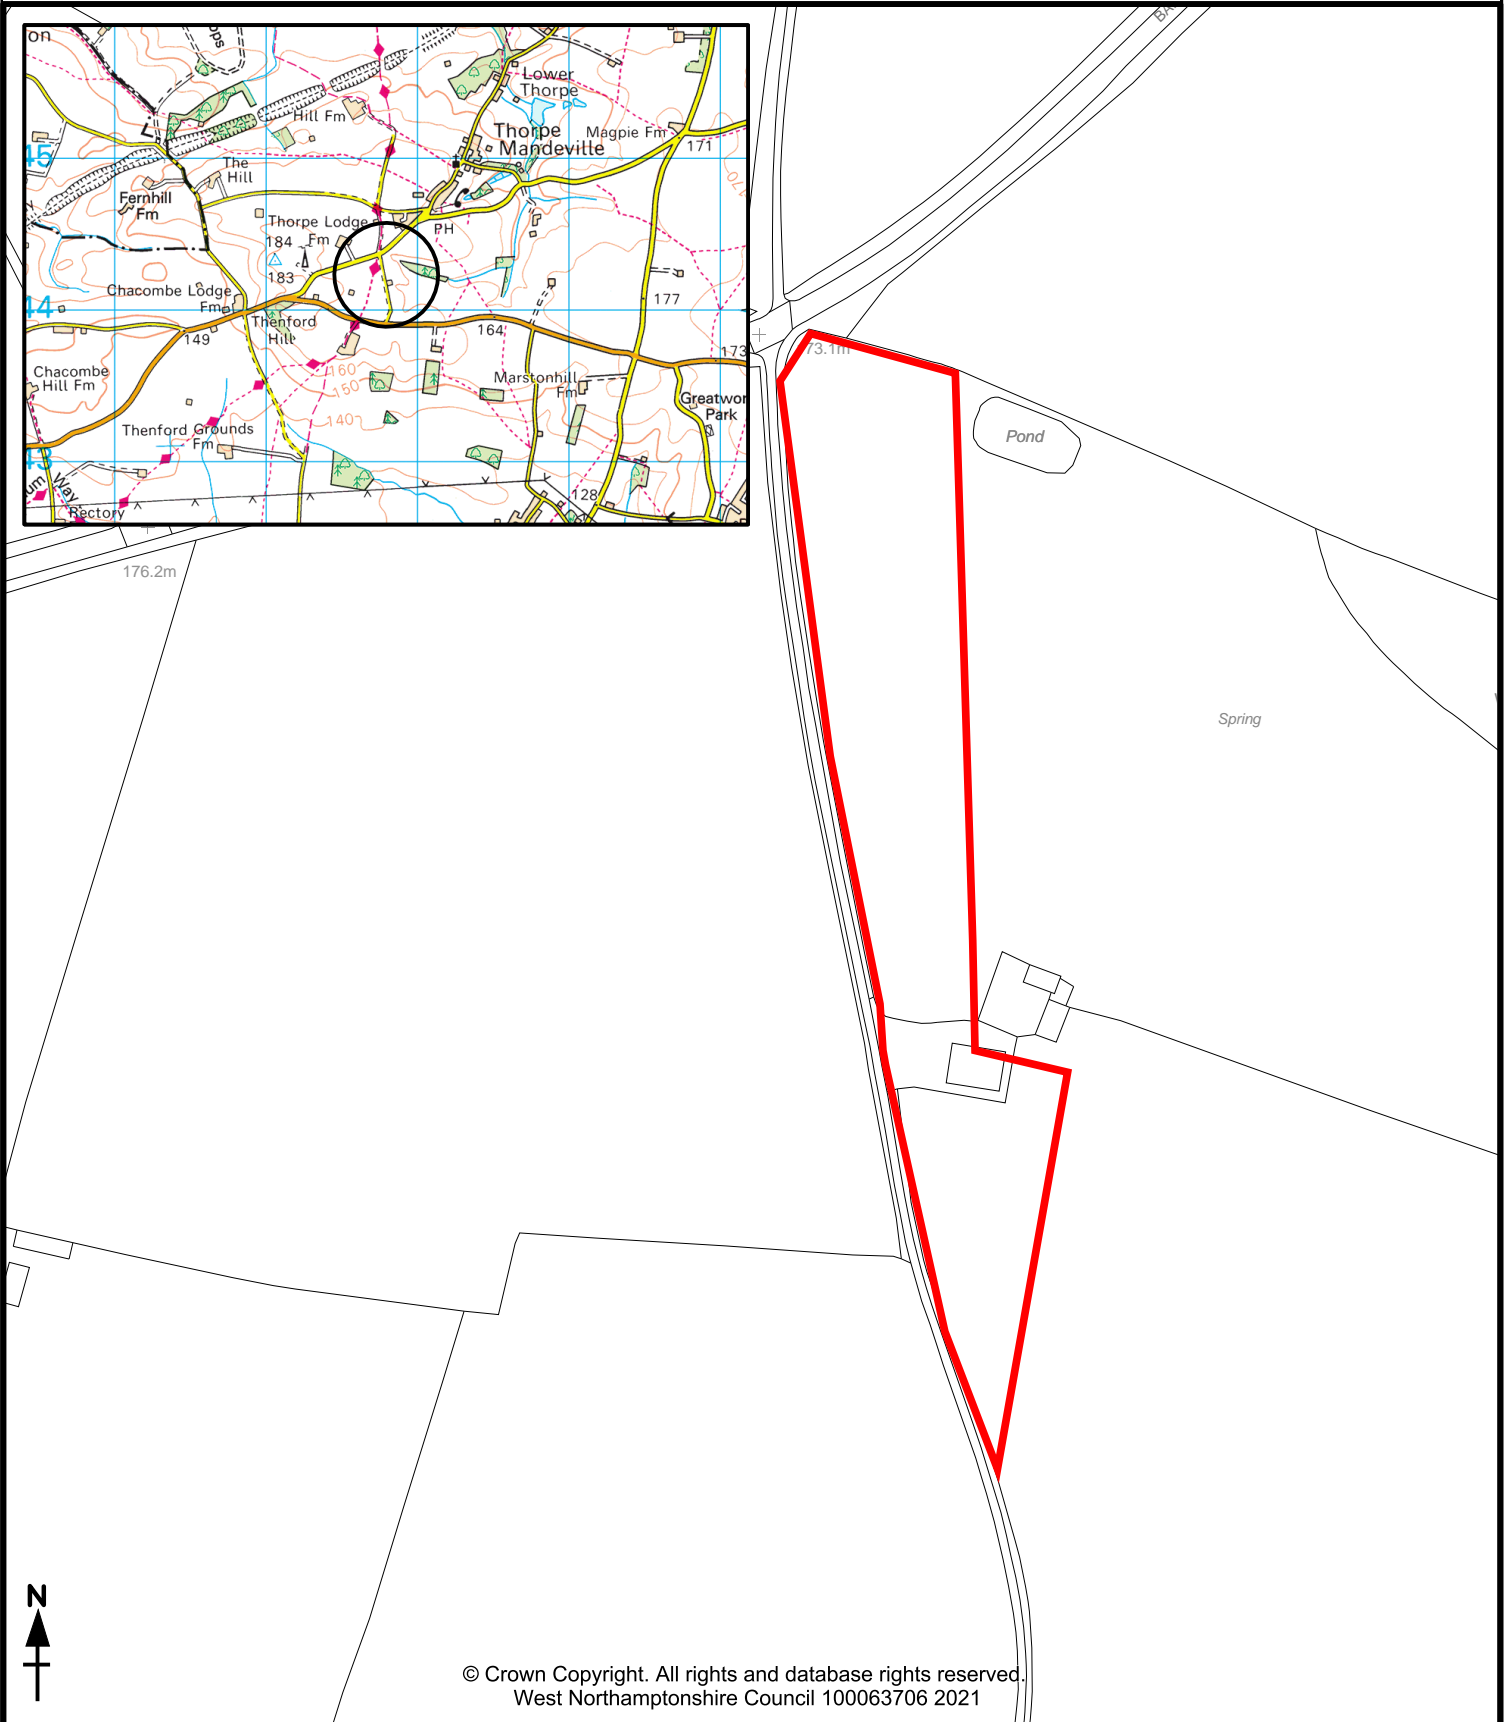

Application Number: WNS/2021/0349/FUL

Parish: Thorpe Mandeville CP

© Crown Copyright. All rights and database rights reserved.
West Northamptonshire Council 100063706 2021

Town/Village: Thorpe Mandeville Site

Site Area: 1.0318 Ha *Special Landscape Area, covers whole map frame

Grid Location: SP 52792 44249

Map Scale: 1:2000