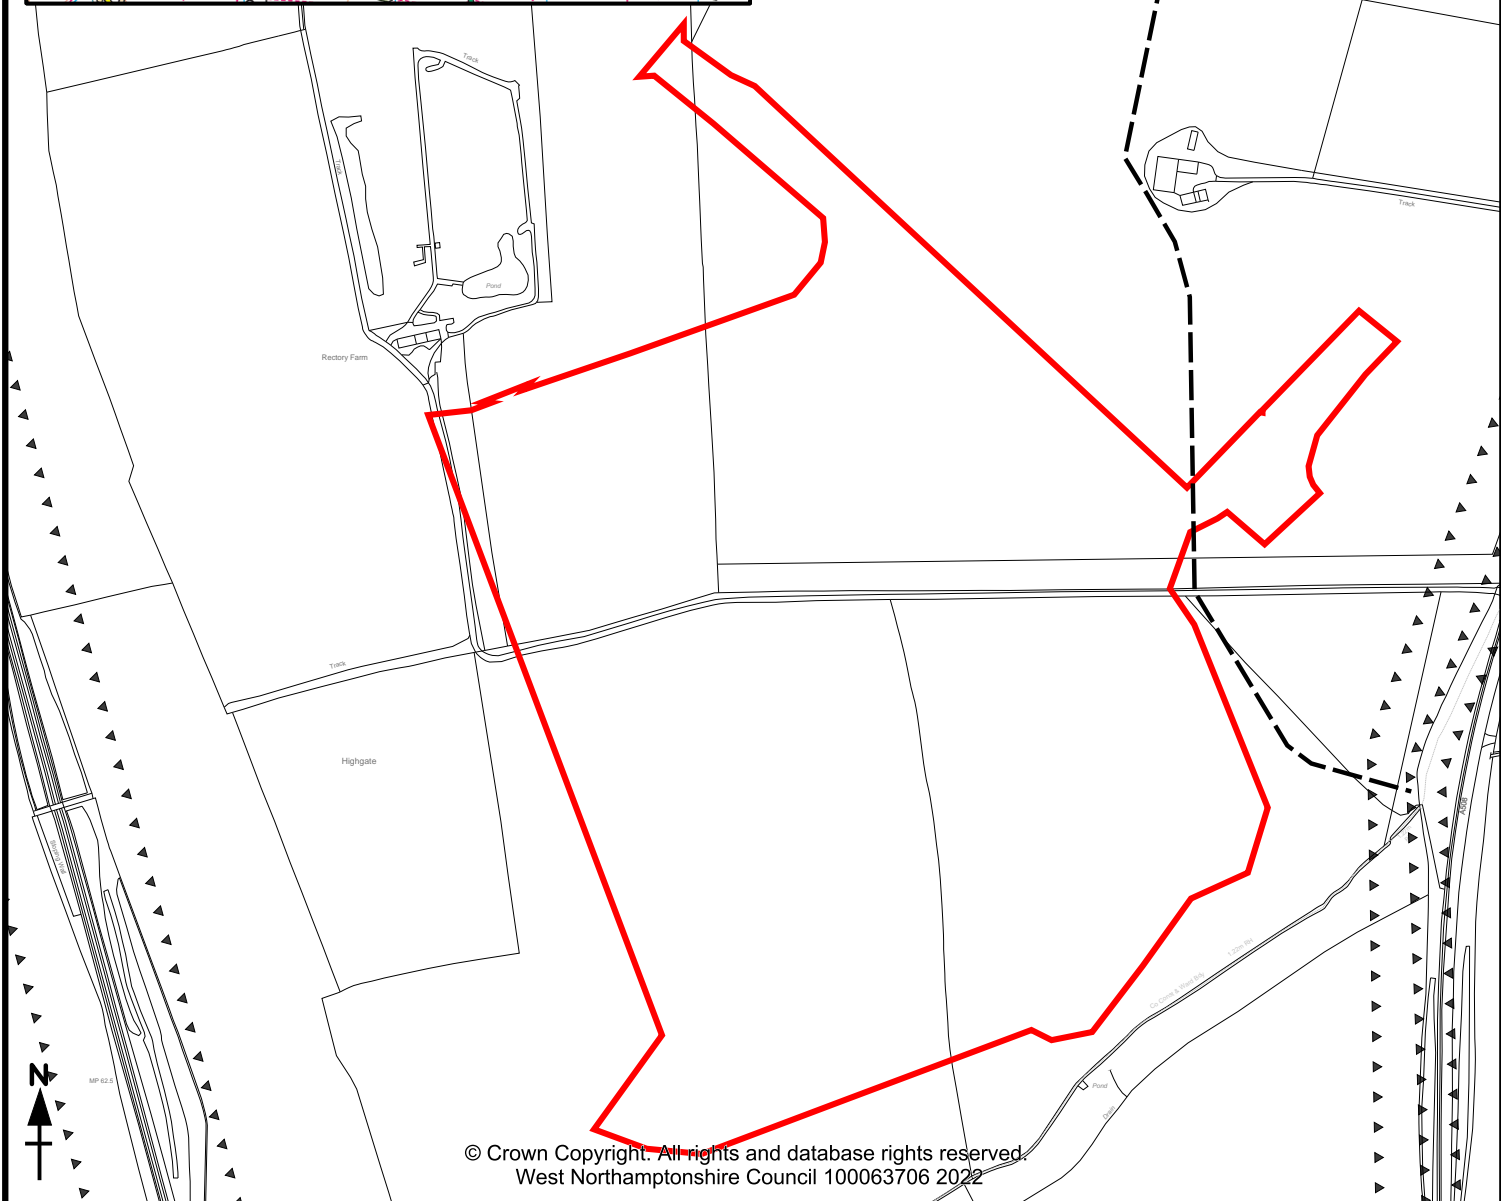

Application Number: WNS/2021/1860/MAF

Parish: Milton Malsor CP

© Crown Copyright. All rights and database rights reserved.
West Northamptonshire Council 100063706 2022

Town/Village: Milton Malsor CP

Site

Site Area: 22.2210 Ha

Public Right of Way

Grid Location: SP 74925 54104

Site of Archaeological Asset

Map Scale: 1:5000