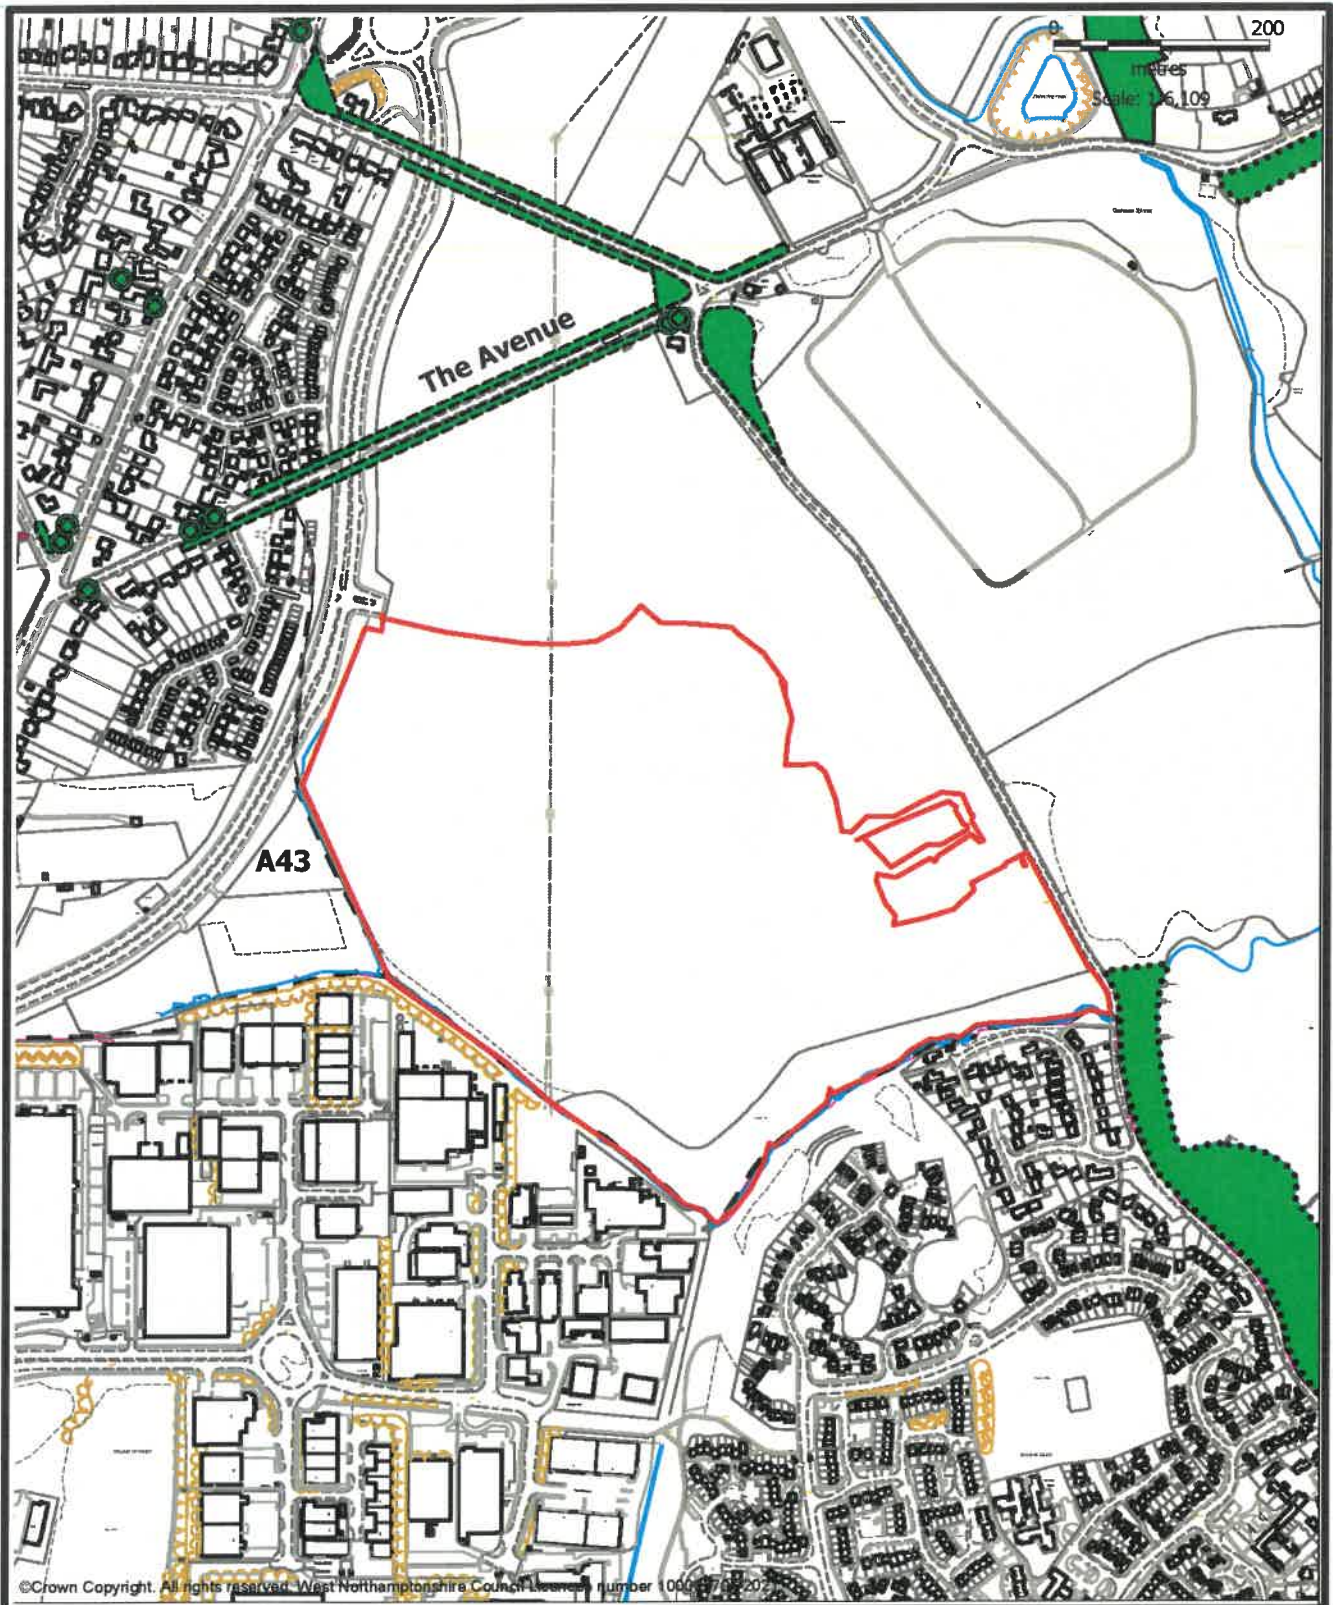

**Application Number: WND/2021/0172**

**Parish: Overstone**

Town/Village: Overstone

Site Area: 34.6ha

Grid Location: SP 265641 479478

Map Scale: 1:5,000

-  Site
-  TPO Tree
-  TPO Area
-  TPO Wood
-  TPO Group
-  Parish
-  Ward